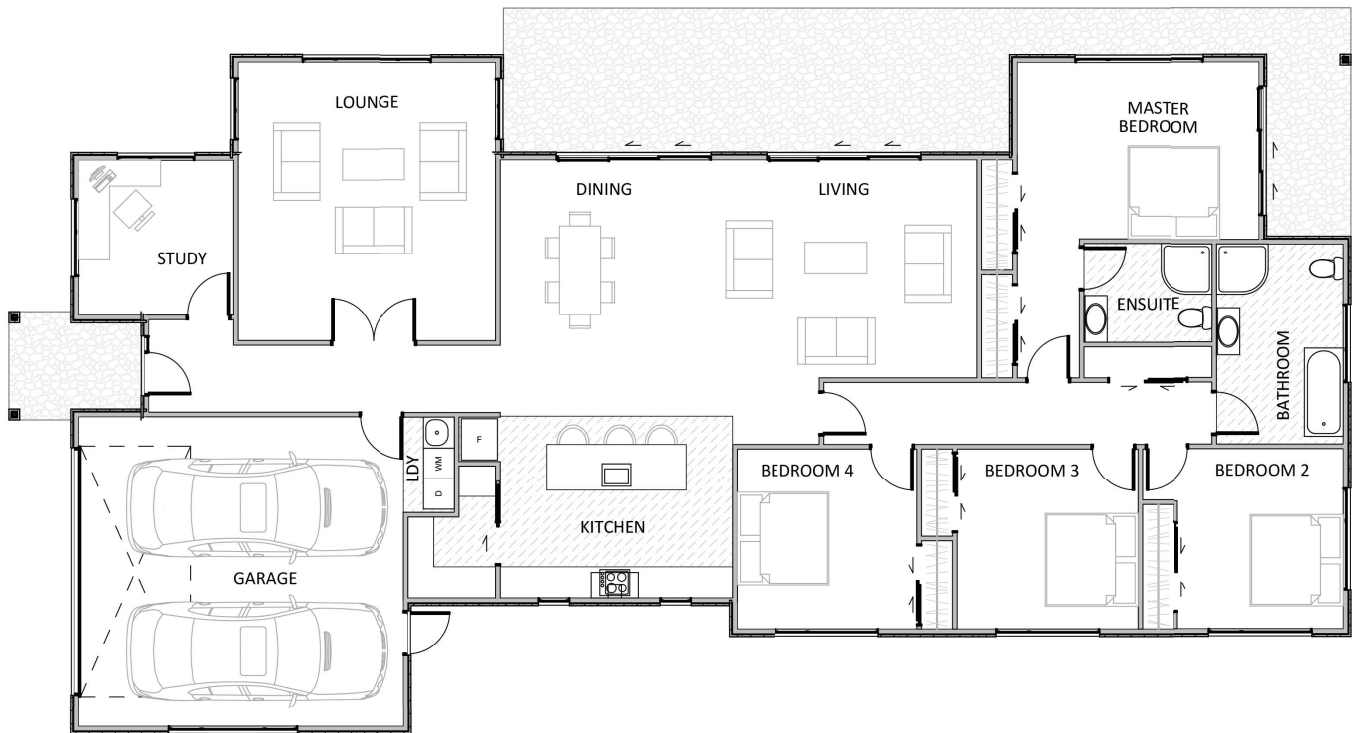

CLYDEVALE

Width 13.0m
 Length 24.7m
 Floor Area 252m²